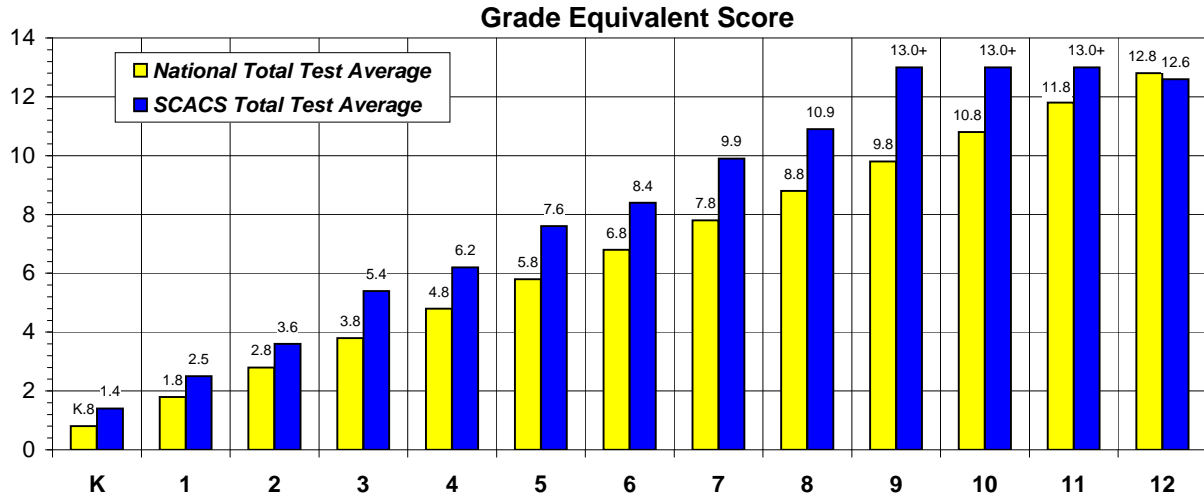

# South Carolina Association of Christian Schools' Students Score Higher Than The National Average!

2008 - 2009 School Year

Annual achievement testing shows that SCACS State Association students score higher than the National Average at nearly every grade level tested.

13.0+ means these scores are above the measurable capacity of the test.

Grade	Above National Average
K	6 Months
1	7 Months
2	8 Months
3	1 Year, 6 Months
4	1 Year, 4 Months
5	1 Year, 8 Months
6	1 Year, 6 Months