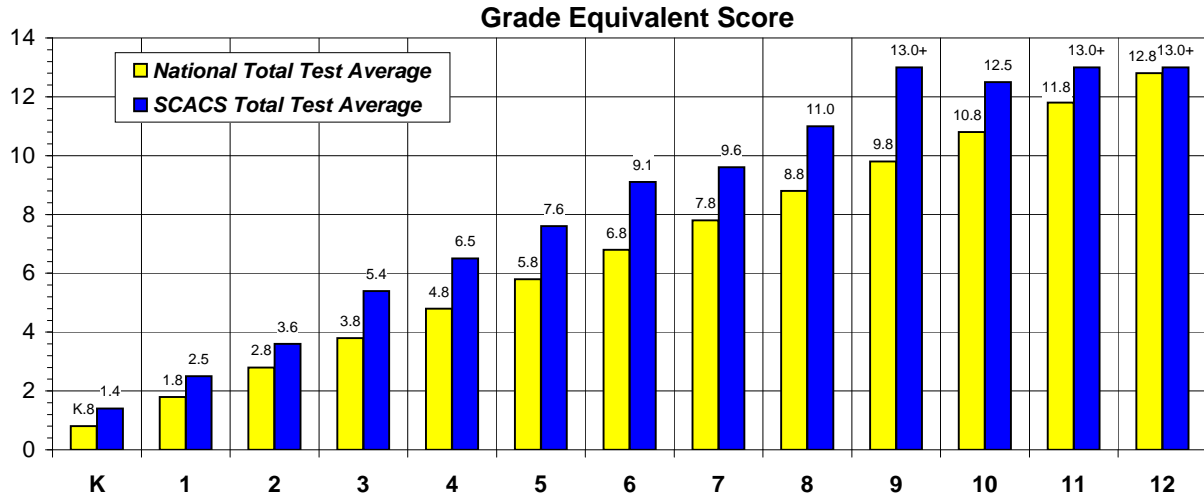

South Carolina Association of Christian Schools' Students Score Higher Than The National Average!

2009 - 2010 School Year

Annual achievement testing shows that SCACS State Association students score higher than the National Average at every grade level tested.

13.0+ means these scores are above the measurable capacity of the test.

Grade	Above National Average
K	6 Months
1	7 Months
2	8 Months
3	1 Year, 6 Months
4	1 Year, 7 Months
5	1 Year, 8 Months
6	2 Years, 3 Months